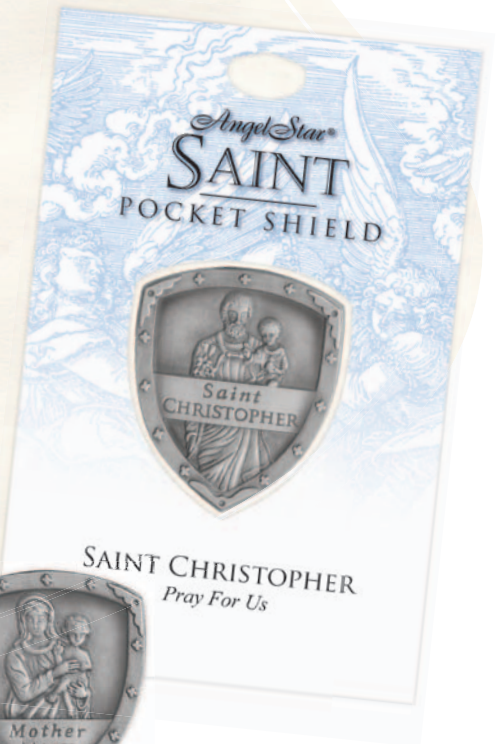

Our Shield tokens feature Archangels on one side with messages of protection, strength and guidance on the back.

Gabriel
#15511

Raphael
#15512

Actual size

Michael
#15513

Saint Pocket Shields

Carry our double-sided Saint Shields with you to guide you on your daily path.