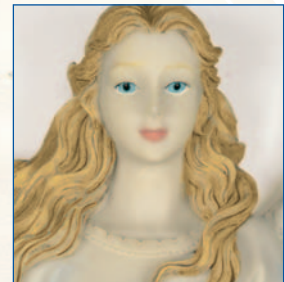

NOTE: Slight variations will occur in these handcrafted artisan pieces. Urns open on top.

#45261 BELOVED

10 1/2" x 8 1/2" 230 cu in

Each of our beautiful Urns are created with very high quality cold cast polystone, which is used to bring out the details of each design and offers added strength and durability.